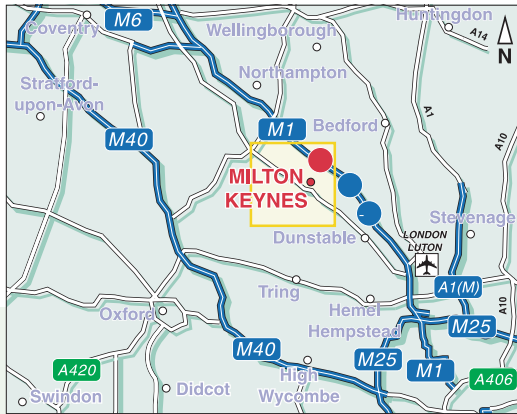

Locator Map

National Badminton Centre
 Bradwell Road Loughton Lodge
 Milton Keynes MK8 9LA

Tel: 01908 268400 Fax: 01908 268412
 enquiries@badmintonengland.co.uk
 www.badmintonengland.co.uk

BADMINTON
ENGLAND

Play it. Love it. Live it.

Public Transport

By Rail:
 Milton Keynes Central –
 Approximately 5 minutes by road