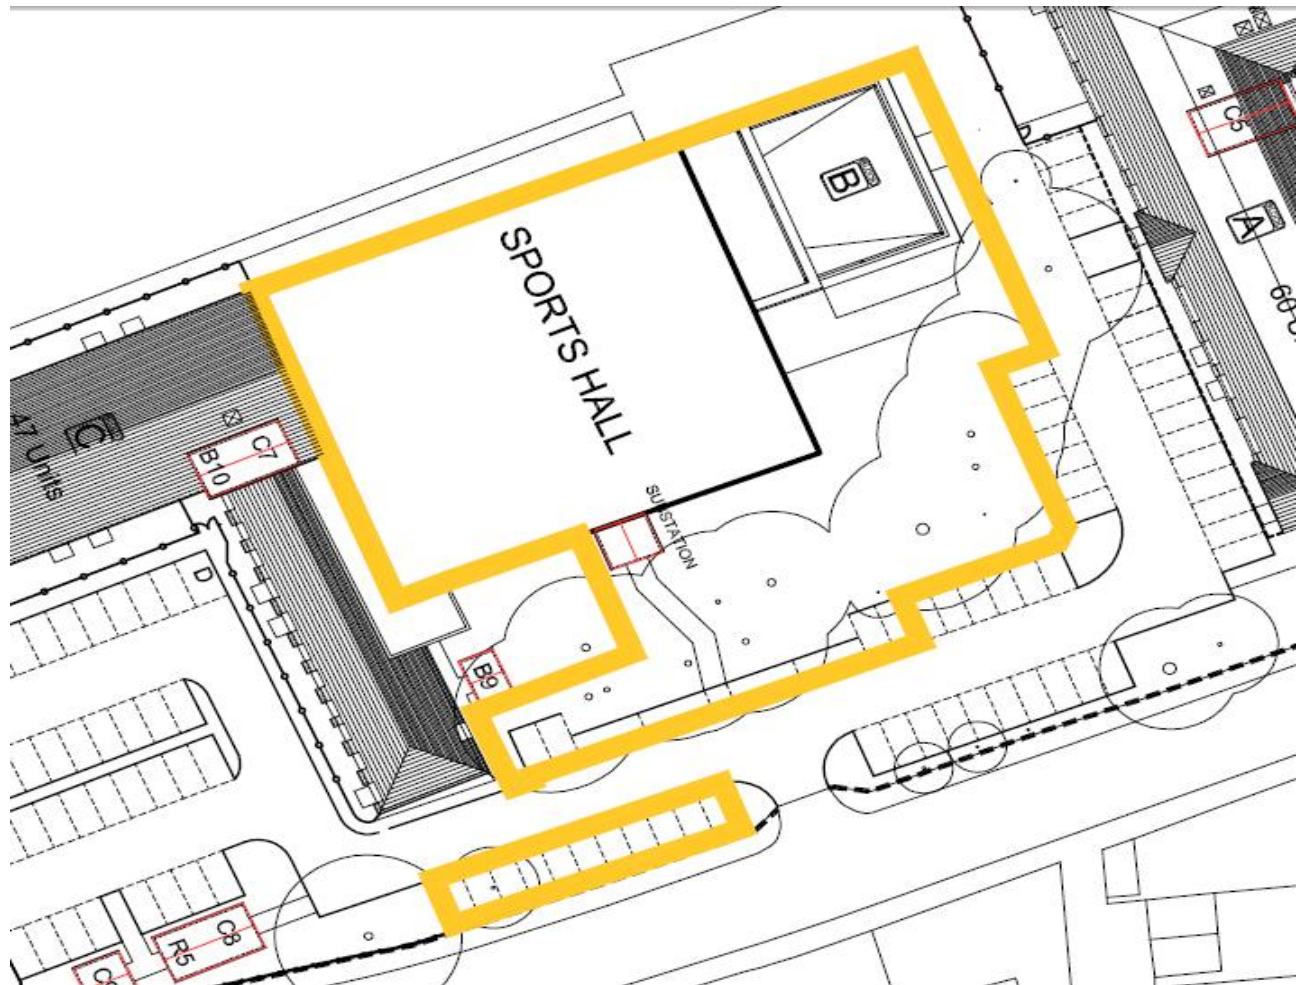

# NOTICE TO ALL VISITORS OF OSTERLEY SPORTS & ATHLETICS CENTRE

A parking enforcement company manages our car park. Please park in the yellow bays when visiting the Centre. If these bays are full then please park on Wood Lane.